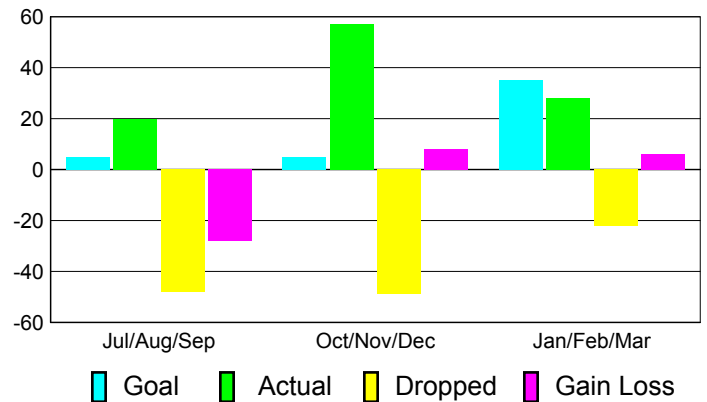

Membership Results 2010-2011

Goal, New, Dropped, Gain/Loss

Comparison of Membership Gain/Loss

Current Year Compared to the Previous Year