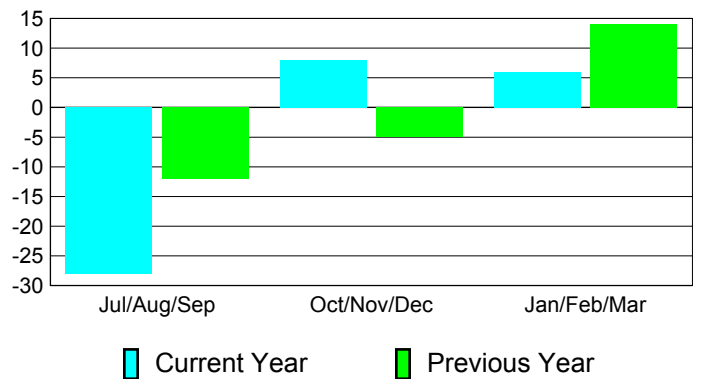

**Membership Results
2010-2011**

**Membership
2009-2010**

Month	Net Memb Goal	Actual New Memb	Actual Dropped Memb	Gain/Loss of Memb	Gain/Loss of Memb
Jul/Aug/Sep	5	20	-48	-28	-12
Oct/Nov/Dec	5	57	-49	8	-5
Jan/Feb/Mar	35	28	-22	6	14
Totals	45	105	-119	-14	-3

Membership Results 2010-2011

Goal, New, Dropped, Gain/Loss

Comparison of Membership Gain/Loss

Current Year Compared to the Previous Year

Gender Comparison 2010-2011

Jul/Aug/Sep

Oct/Nov/Dec

Jan/Feb/Mar